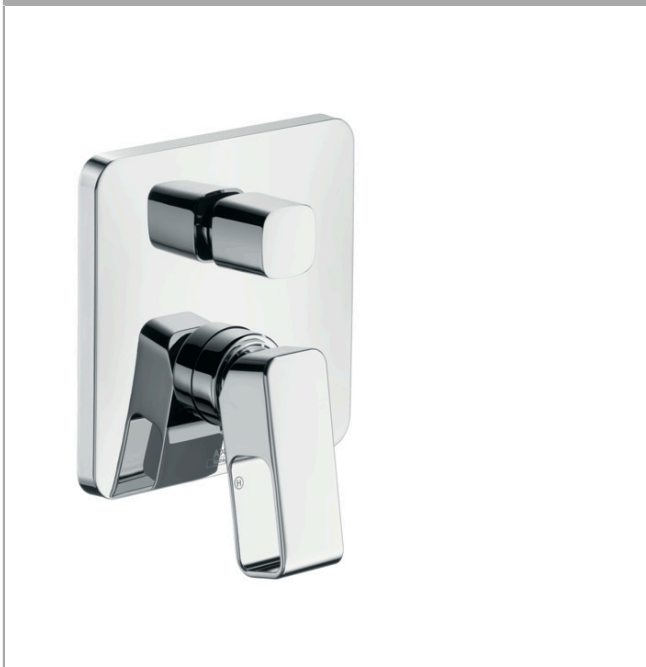

AXOR Urquiola
Single lever bath mixer for concealed installation
Surfaces: **Chrome** Article Number: **11425000**

Description

product features

- connection type: basic set
- flow rate at 3 bar: 22 l/min
- ceramic cartridge
- min. operating pressure: 1 bar
- max. operating pressure: 10 bar
- temperature limitation adjustable
- with automatic resetting
- with silencer
- suitable for continuous flow water heaters

Product image