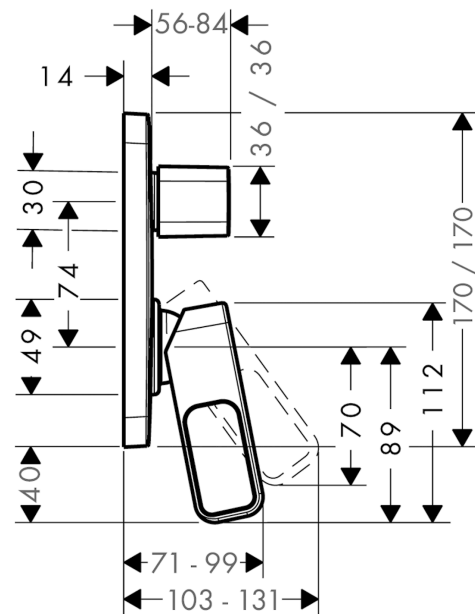

AXOR Urquiola
Single lever bath mixer for concealed installation
 Surfaces: **Chrome** Article Number: **11425000**

Description

product features

- connection type: basic set
- flow rate at 3 bar: 22 l/min
- ceramic cartridge
- min. operating pressure: 1 bar
- max. operating pressure: 10 bar
- temperature limitation adjustable
- with automatic resetting
- with silencer
- suitable for continuous flow water heaters

Product image

Scale drawing

Flowchart